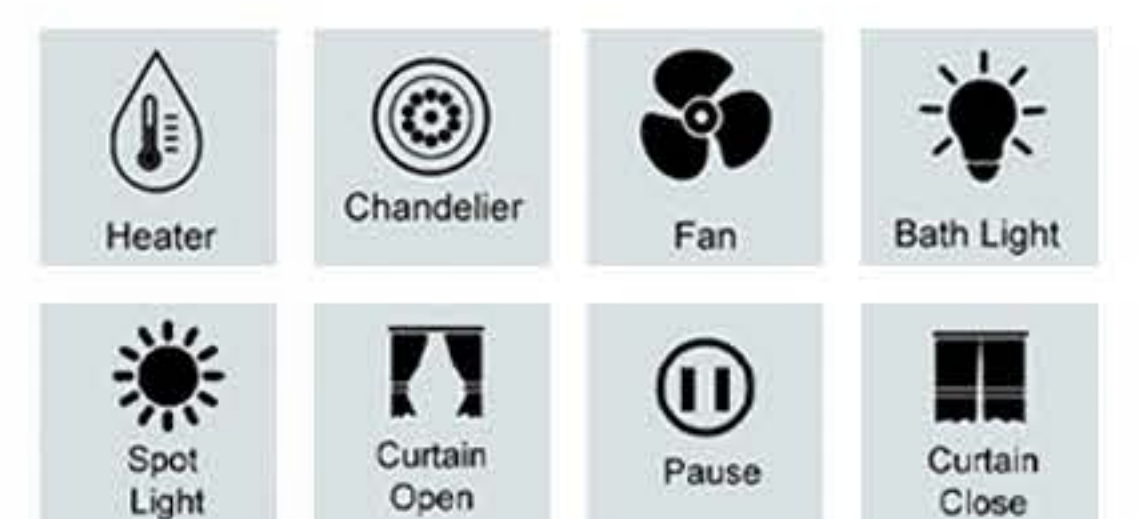

Custom Icons for Glass Touch Switches