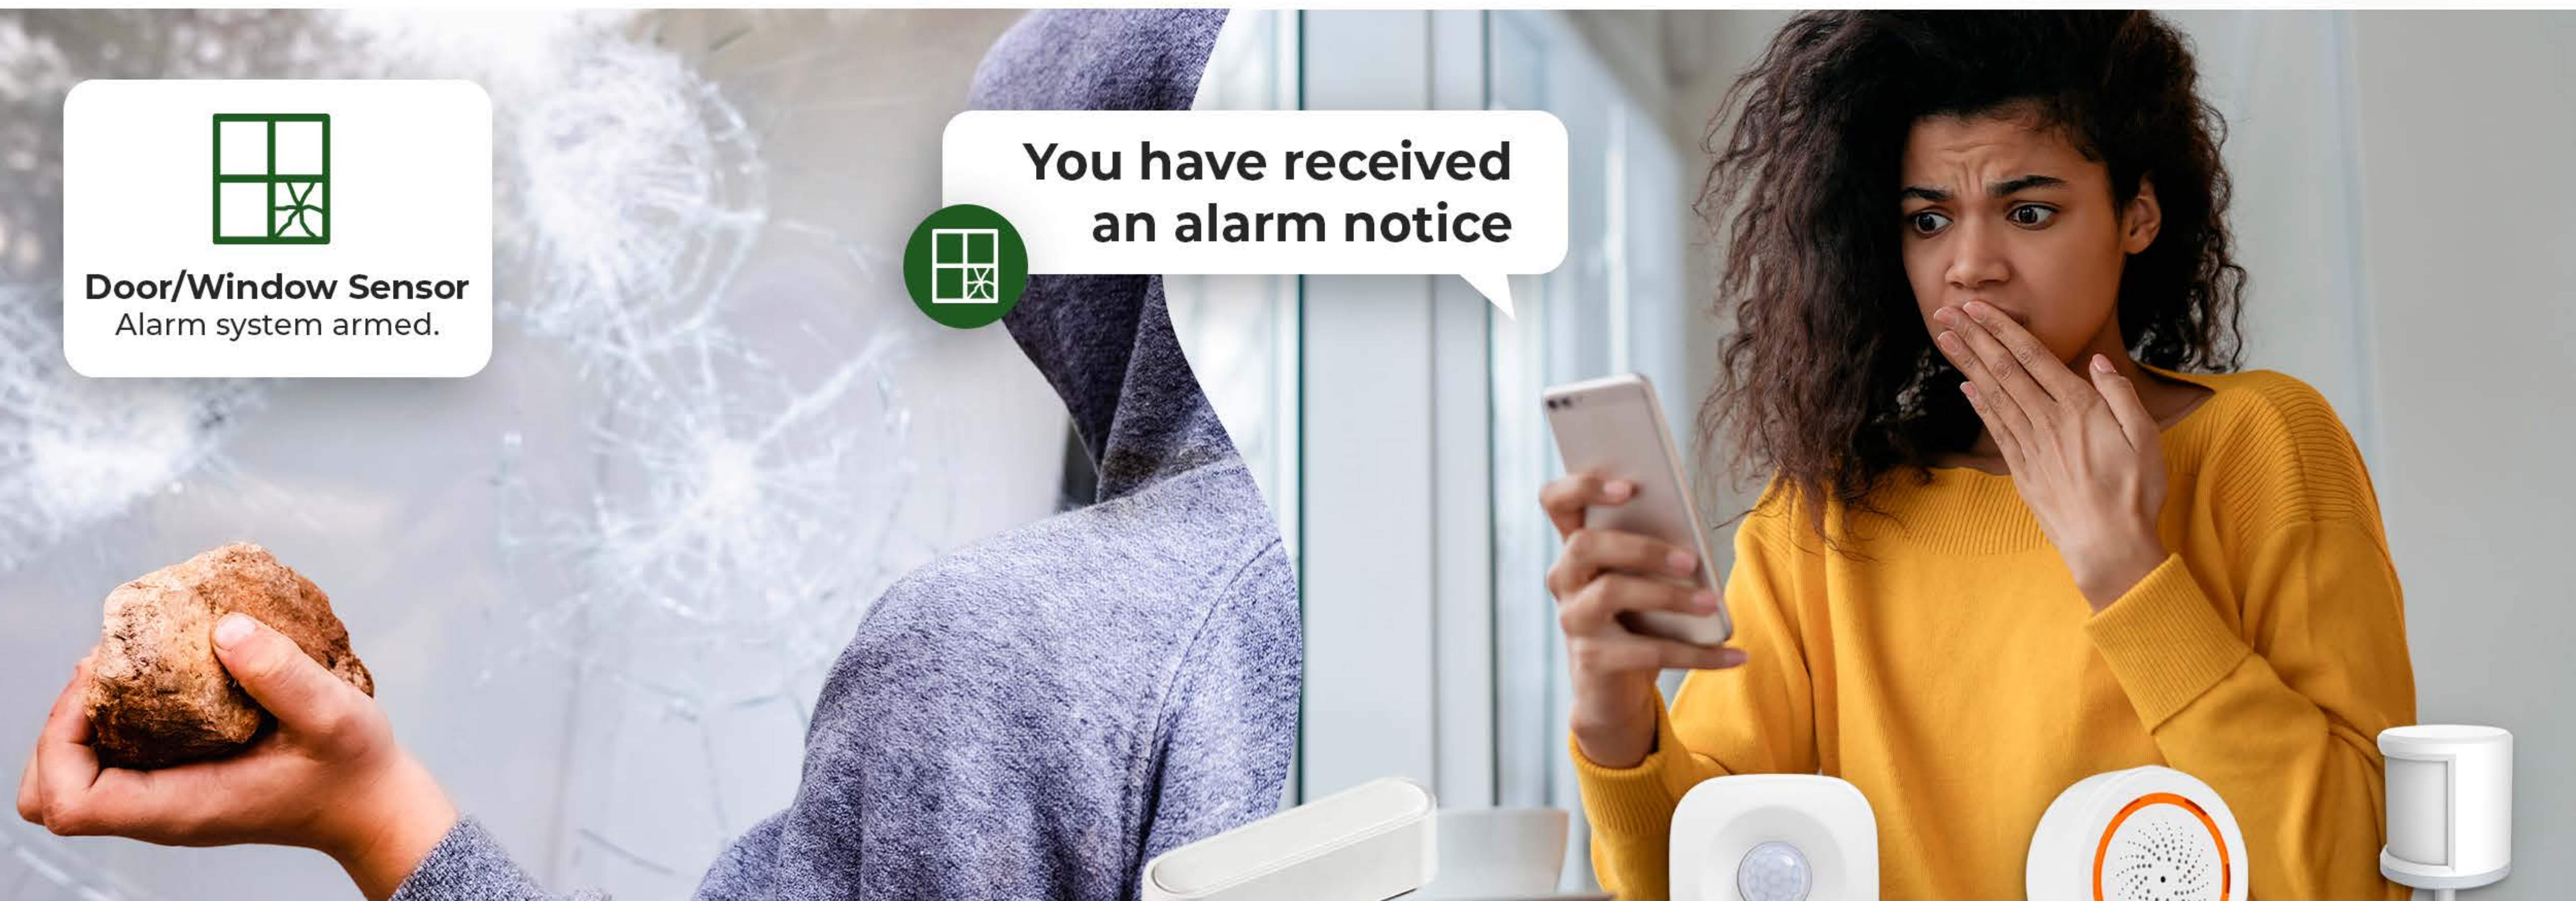

IP Cameras

Extra layer of asset & life protection by adding additional smoke and water leak sensors, extreme humidity or loud sirens. Also, checking your cameras from our App is never a bad decision.

Just get the Wireless Ola controls security systems and you will get instant notification when something happens ¡As easy as that!