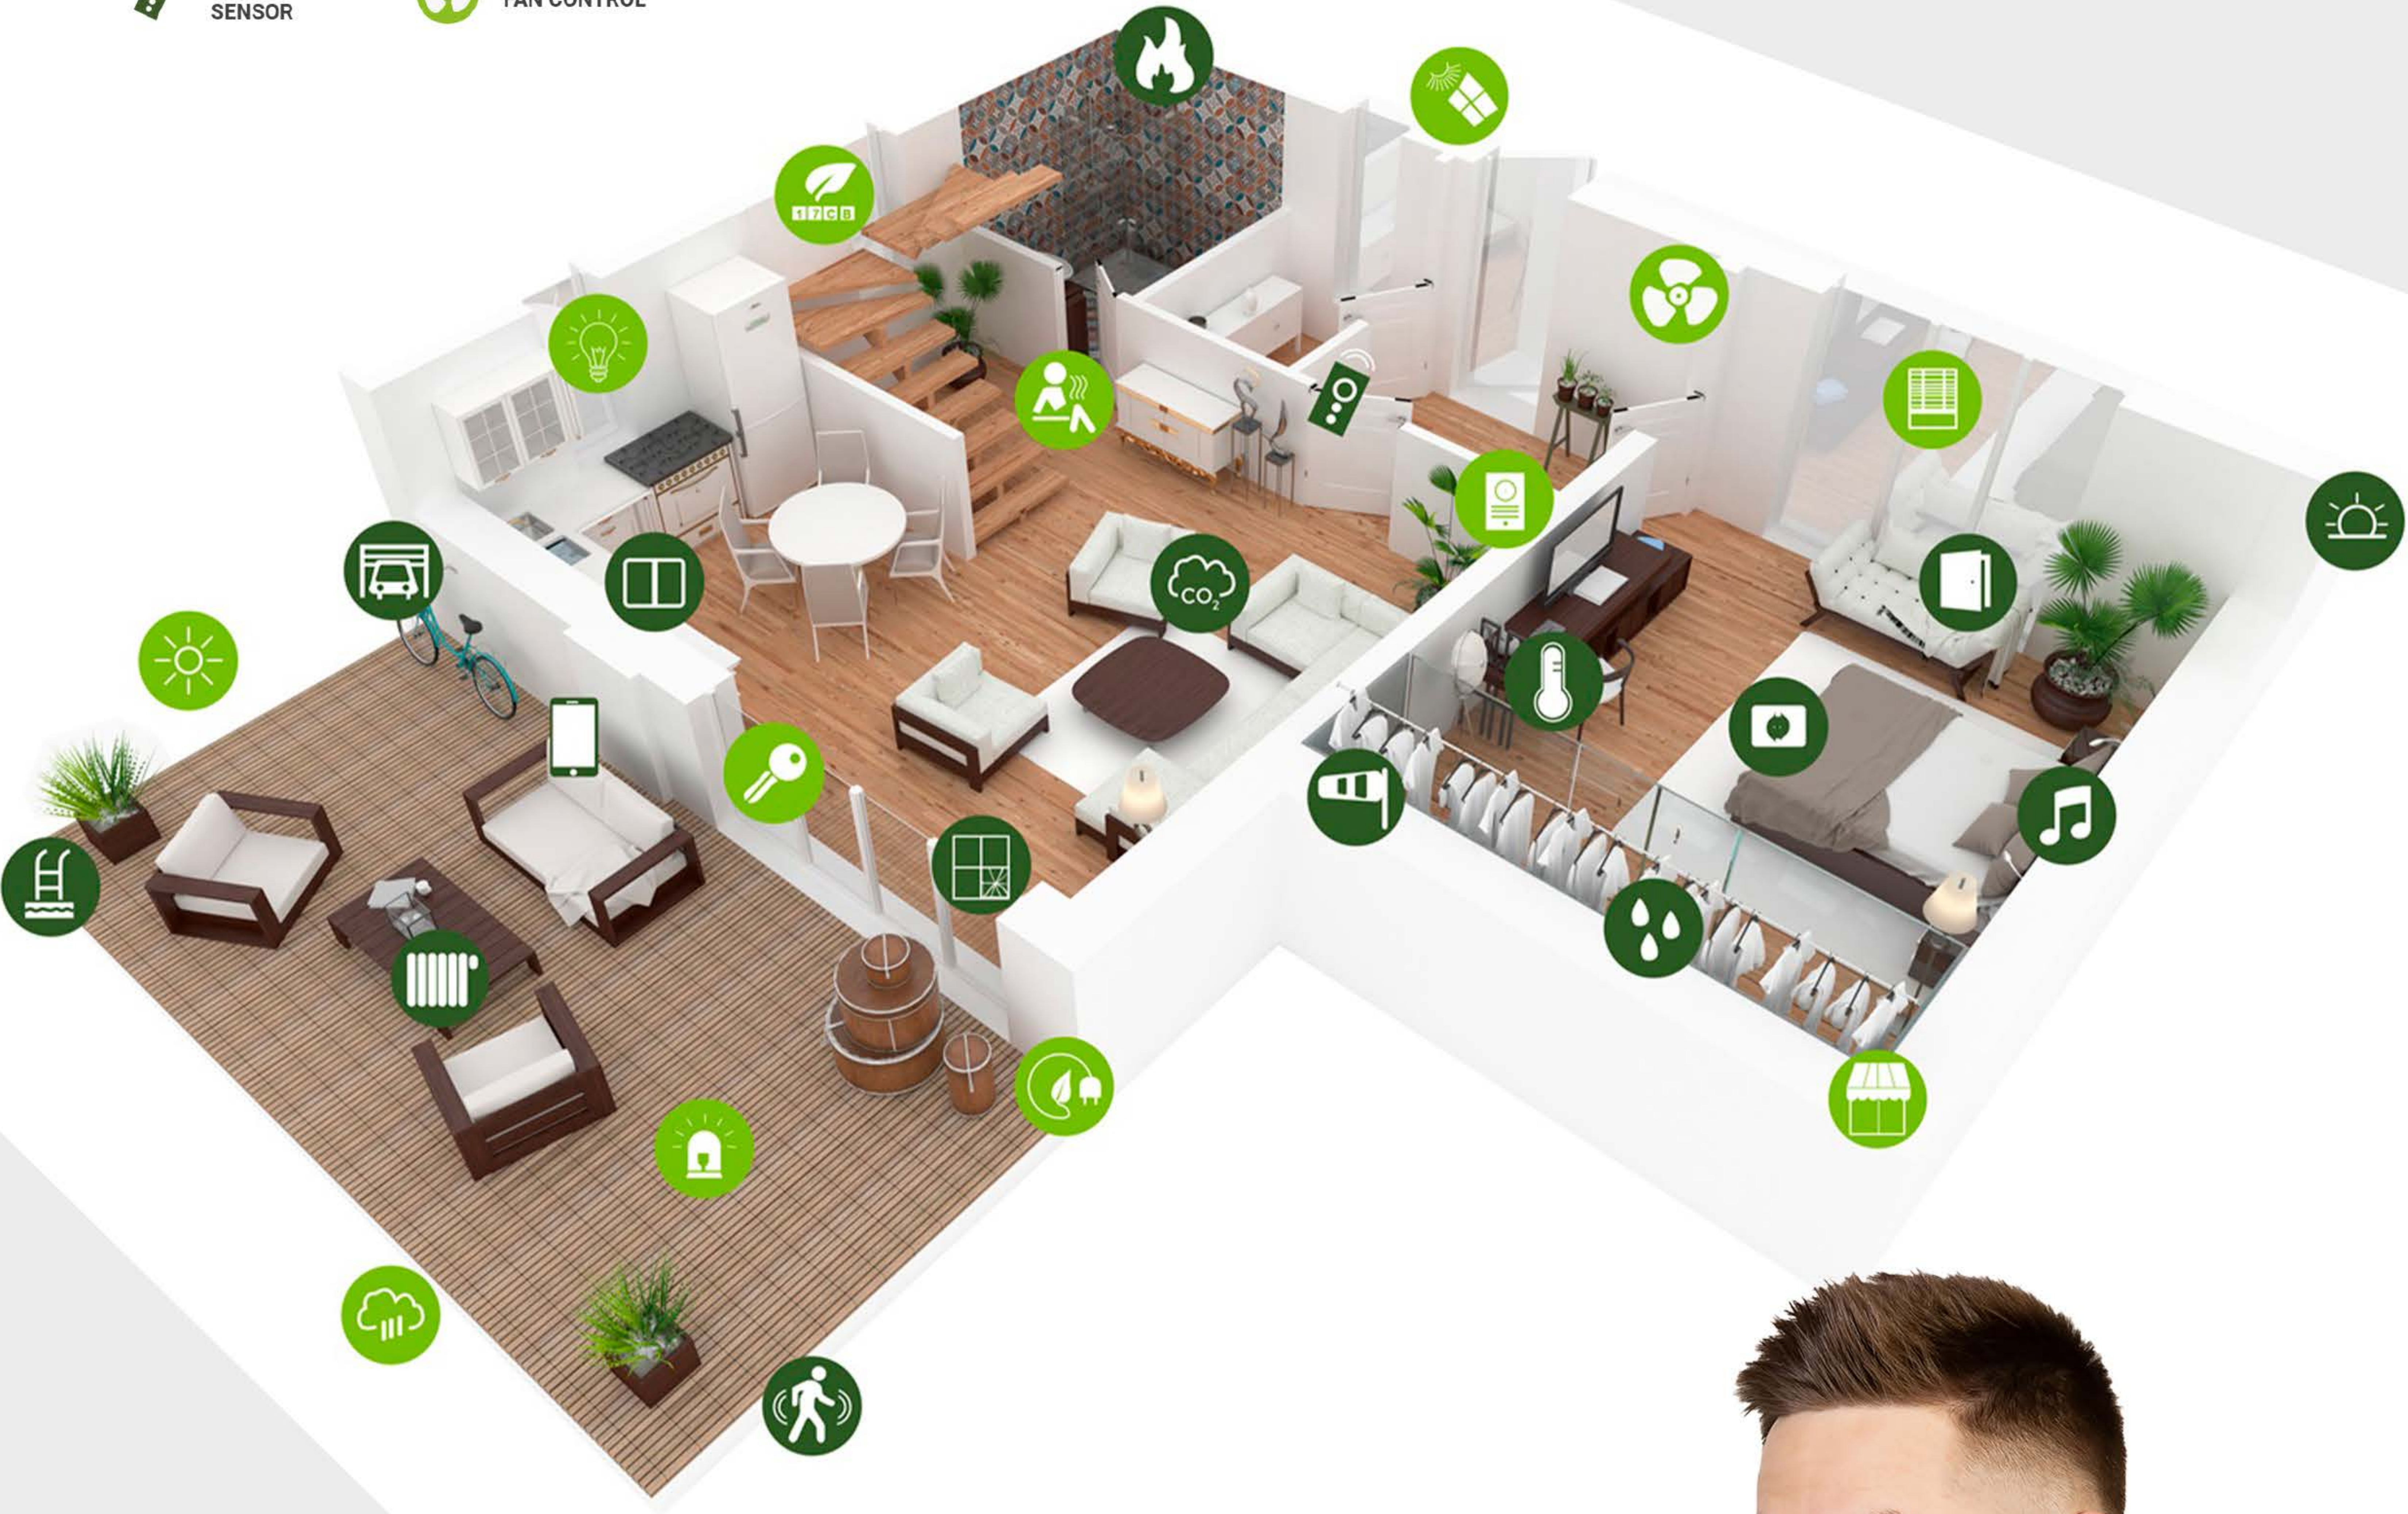

- **Comfort**

You'll live in a dreamy house with scenarios that make life easier with sleep, movie or comfort mode.

- **All-in-One**

Replace remote controls for TV, satellite receiver, home theatre... etc with 1 Ola smart IR hub.

- **Style**

Gorgeous single one touch button panel screen that combines elegance and aesthetics design.

- **Customization**

Create your own lifestyle programming your amenities behavior in the way you like to have them. Set rules or schedules to automate tasks.

LIVE SAFE

Setup complete security system with Wireless Ola Controls system

Adding few door/window sensors, motion sensors and glass break sensors, would secure your home when you are away protecting your family and properties.