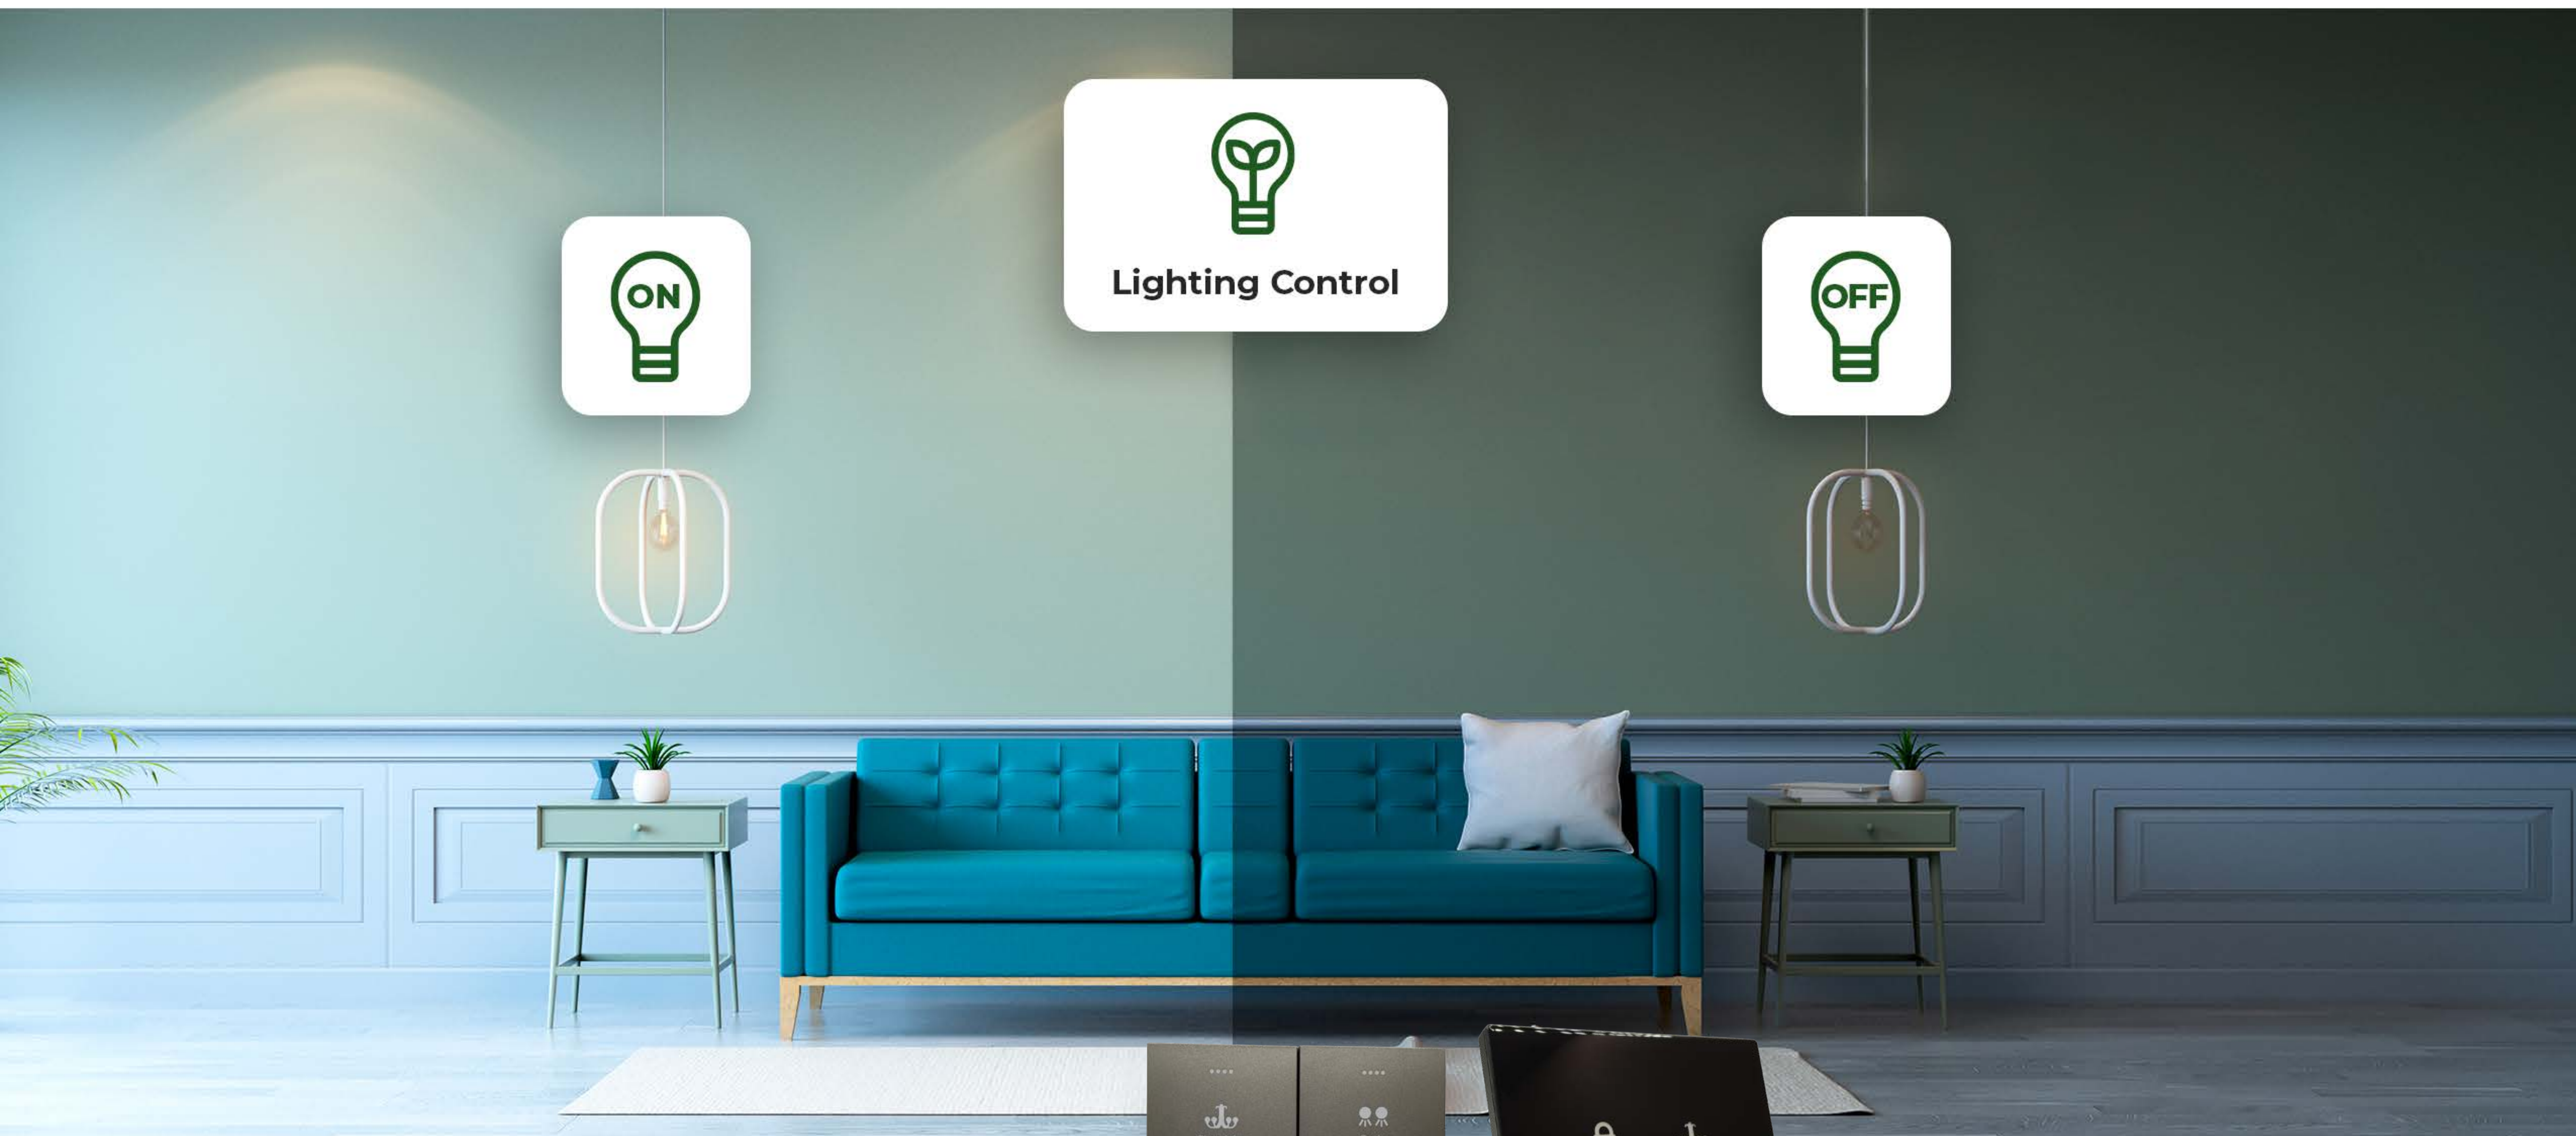

Smart homes save energy and heat, keep track of your lifestyle and try to find ways not to spend energy when you do not need it.

Setting automatic control rules and schedules you even don't need to remember turning off things when you leave, just set location activated control rule 1 time!